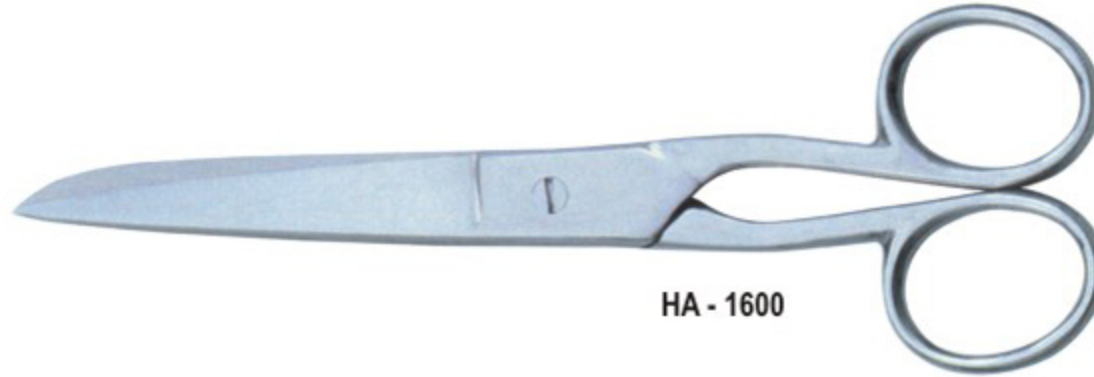

House hold & Tailor Scissors

All Scissors are available in Satin Finish, Mirror Finish & in Coloured Handle.

HA - 1600
 House Hold Scissor
 Sizes: 5" / 6" / 7" / 8"

HA - 1600

HA - 1601
 Paper Cutting Scissor
 Sizes: 6" / 7" / 8" / 9" / 10"

HA - 1605

HA - 1606
 Taylor Scissor
 Sizes: 7" / 8" / 9" / 10" / 12"

HA - 1606

HA - 1607
 Taylor Scissor Sharp Points
 Sizes: 9" / 10" / 11" / 12"

HA - 1607

HA - 1608
 Taylor Scissor
 Sizes: 7" / 8" / 9" / 10" / 12"